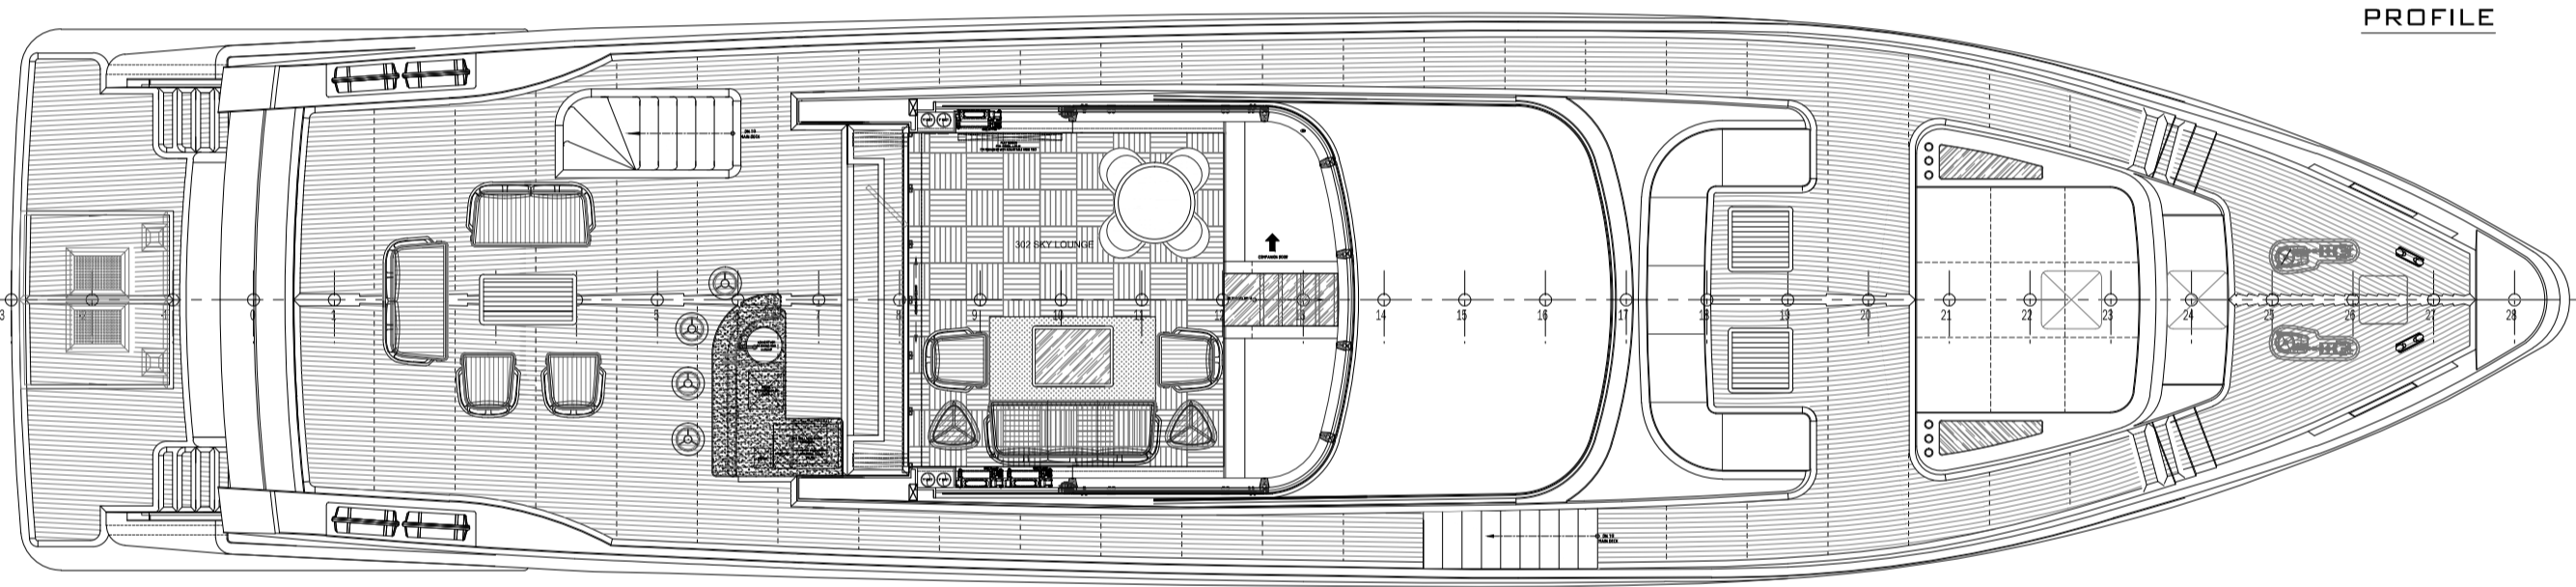

MAJESTY 100 #06  
GENERAL  
ARRANGEMENT

WHEELHOUSE

PROFILE

SUN DECK

MAIN DECK

LOWER DECK

					MAJESTY YACHTS			
01	REMOVED DINGHY FROM GARAGE	14/10/18	GC	GC	GC	GENERAL ARRANGEMENT		
02	FOR INFORMATION ONLY	06/12/18	GC	GC	GC	A1		
No.	DESCRIPTION	DATE	DRN	CHKD	APPRD	MAJESTY 100 #06	GCI-100-06-1000	1 of 1