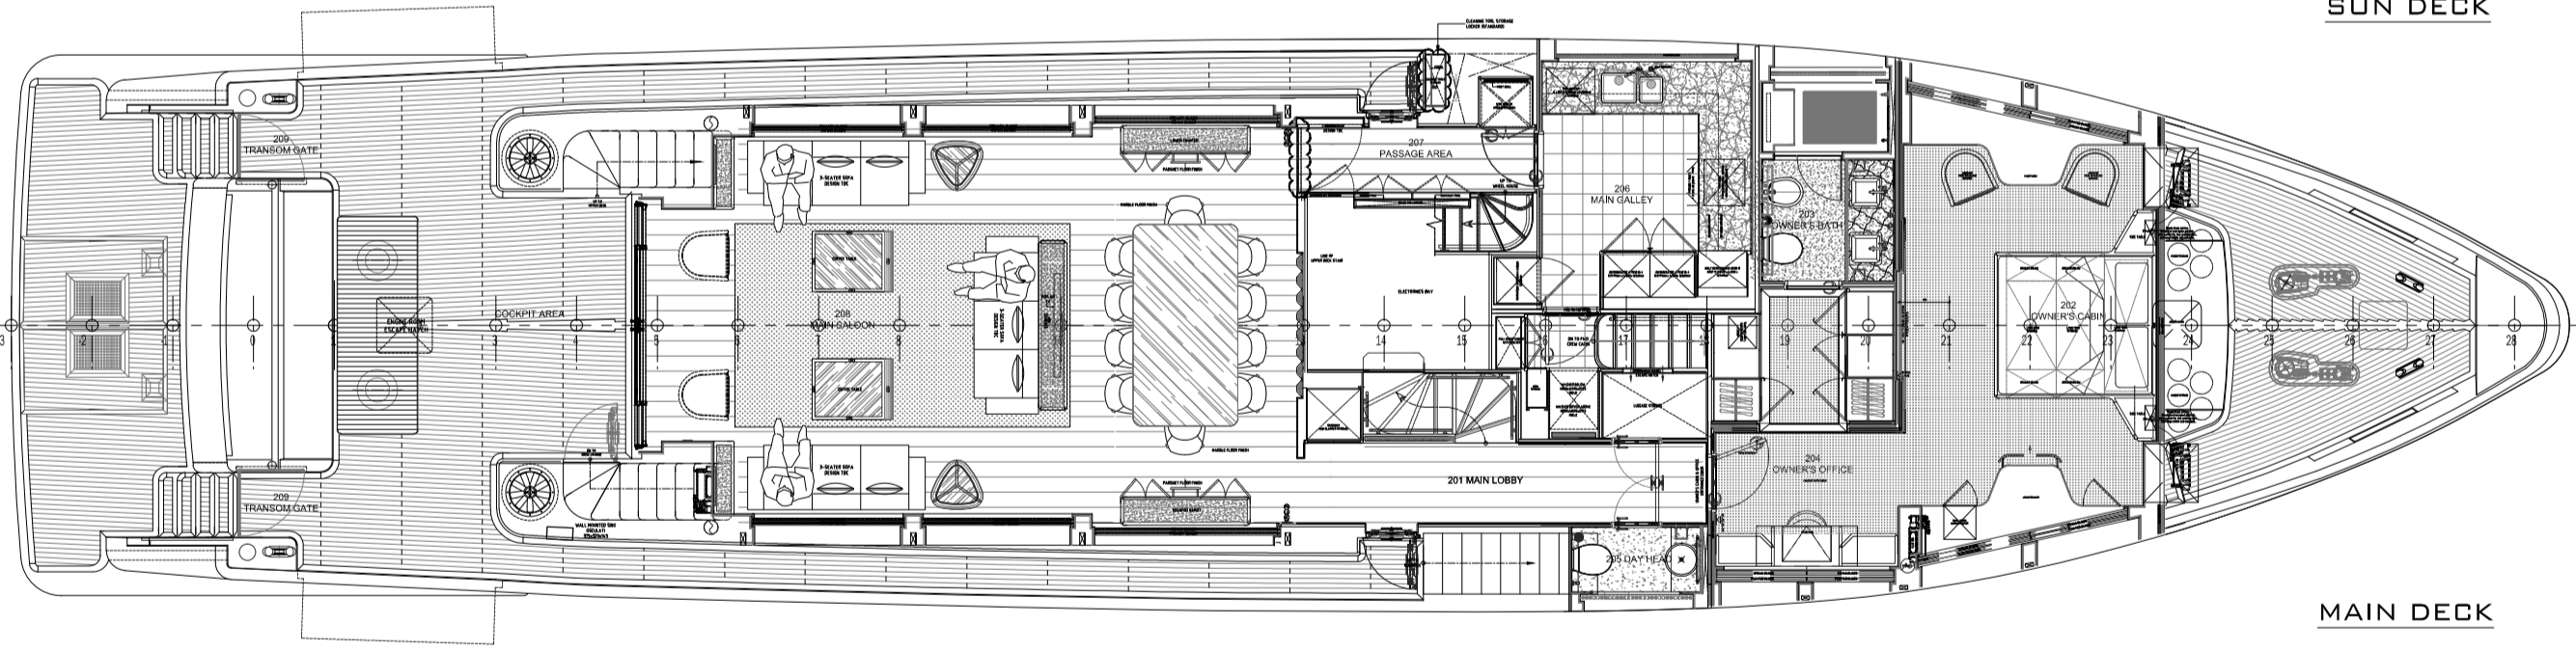

MAJESTY 100 #06  
GENERAL  
ARRANGEMENT

WHEELHOUSE

PROFILE

SUN DECK

MAIN DECK

LOWER DECK

					MAJESTY YACHTS			
01	REMOVED DINGHY FROM GARAGE	14/10/18	GC	GC	GC	GENERAL ARRANGEMENT		
02	FOR INFORMATION ONLY	06/12/18	GC	GC	GC	A1		
No.	DESCRIPTION	DATE	DRN	CHKD	APPRD	MAJESTY 100 #06	GCI-100-06-1000	1 of 1