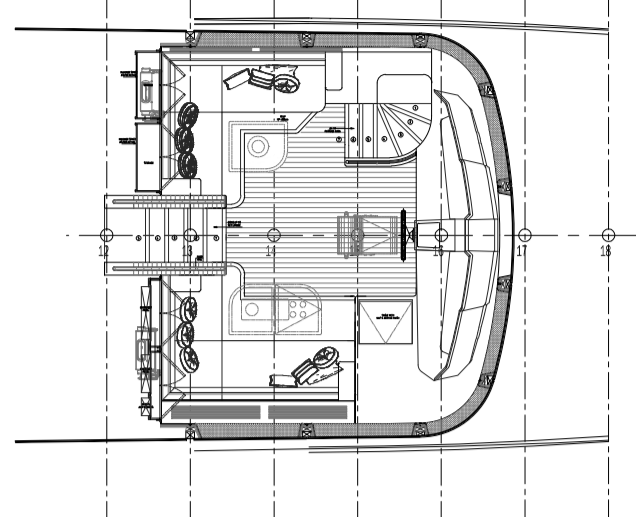

MAJESTY 100 #06  
GENERAL  
ARRANGEMENT

WHEELHOUSE

PROFILE

SUN DECK

MAIN DECK

LOWER DECK

					MAJESTY YACHTS			
01	REMOVED DINGHY FROM GARAGE	14/10/18	GC	GC	GC	GENERAL ARRANGEMENT		
02	FOR INFORMATION ONLY	06/12/18	GC	GC	GC	A1		
No.	DESCRIPTION	DATE	DRN	CHKD	APPRD	MAJESTY 100 #06	GCI-100-06-1000	1 of 1