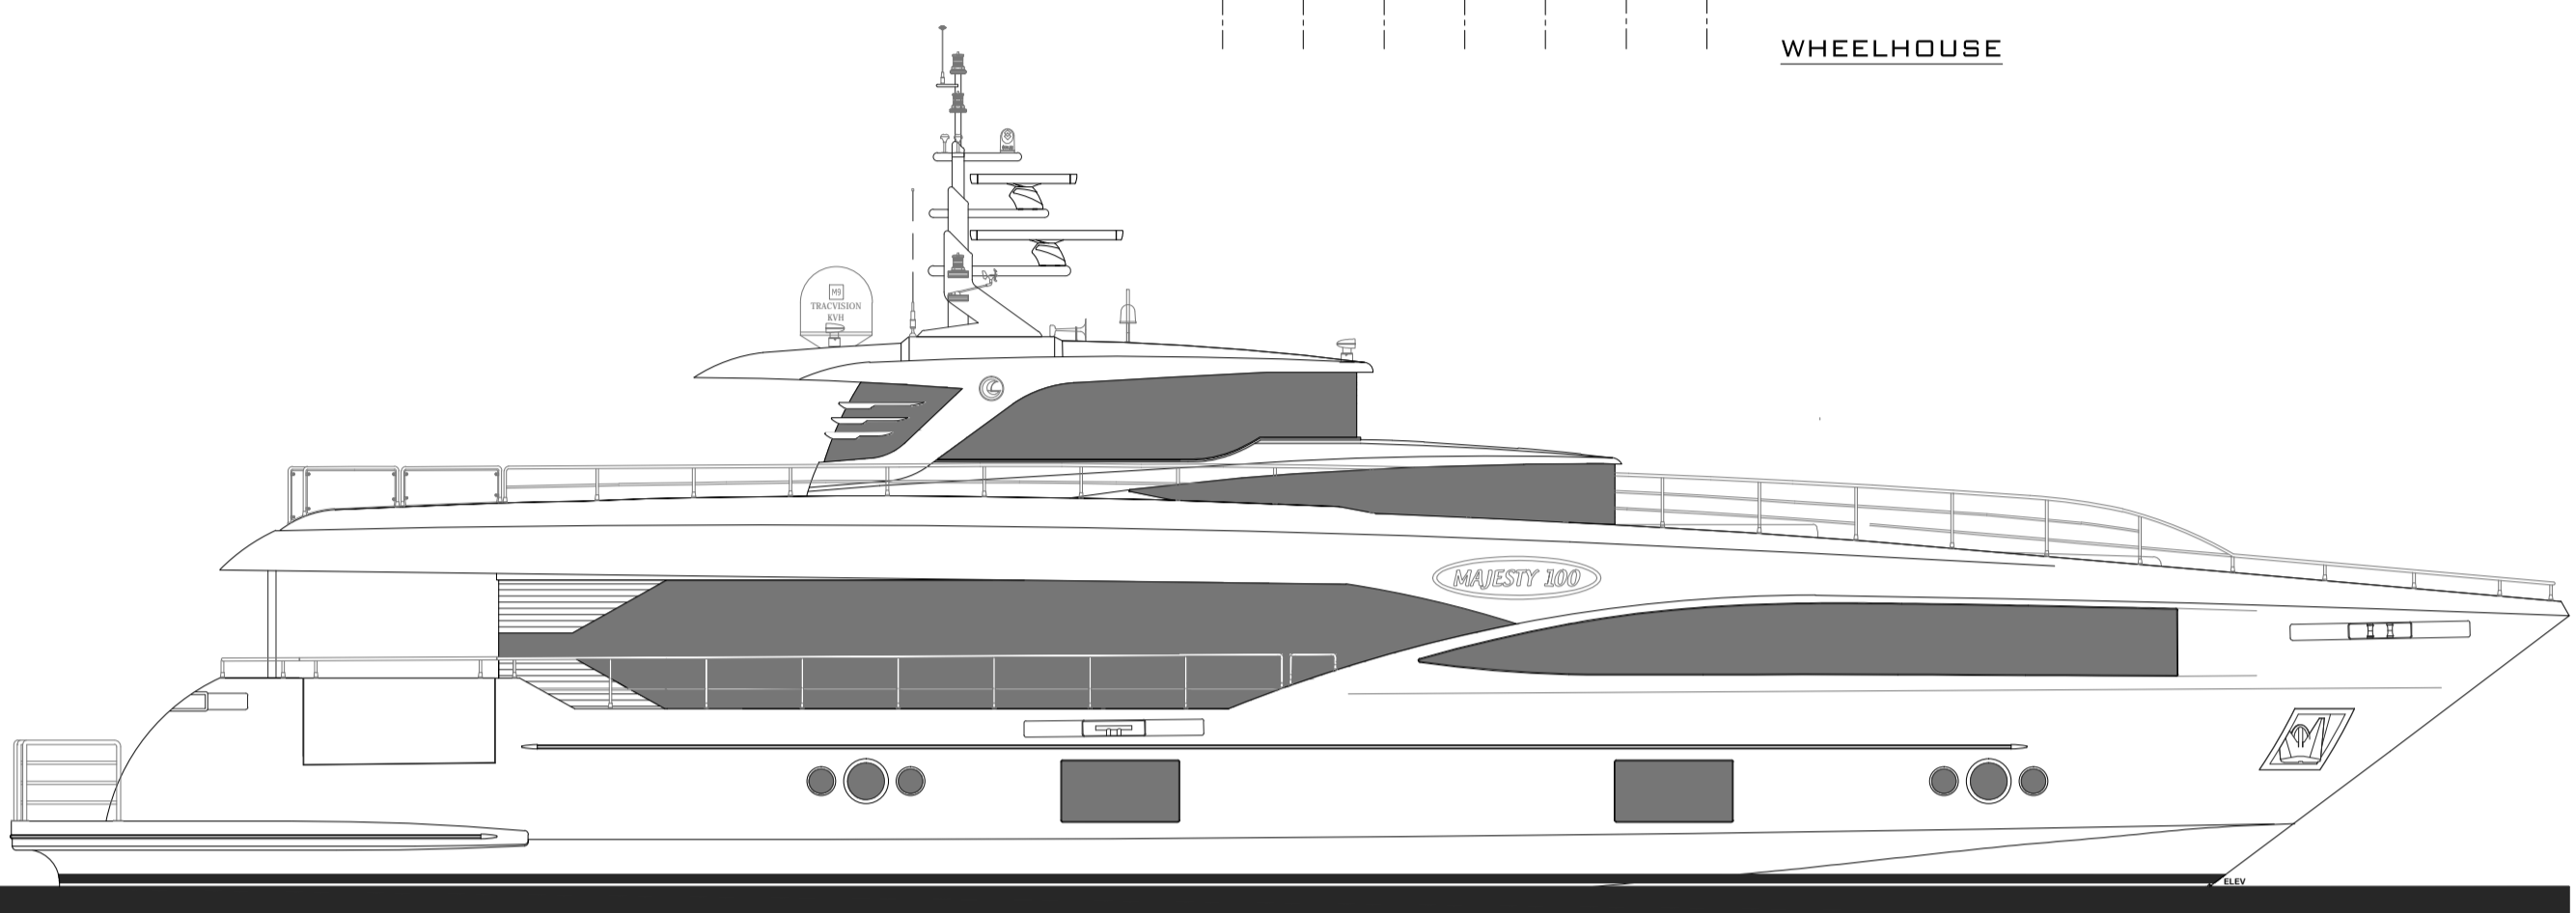

MAJESTY 100 #06  
GENERAL  
ARRANGEMENT

WHEELHOUSE

PROFILE

SUN DECK

MAIN DECK

LOWER DECK

					MAJESTY YACHTS			
01	REMOVED DINGHY FROM GARAGE	14/10/18	GC	GC	GC	GENERAL ARRANGEMENT		
02	FOR INFORMATION ONLY	06/12/18	GC	GC	GC	A1		
No.	DESCRIPTION	DATE	DRN	CHKD	APPRD	MAJESTY 100 #06	GCI-100-06-1000	1 of 1