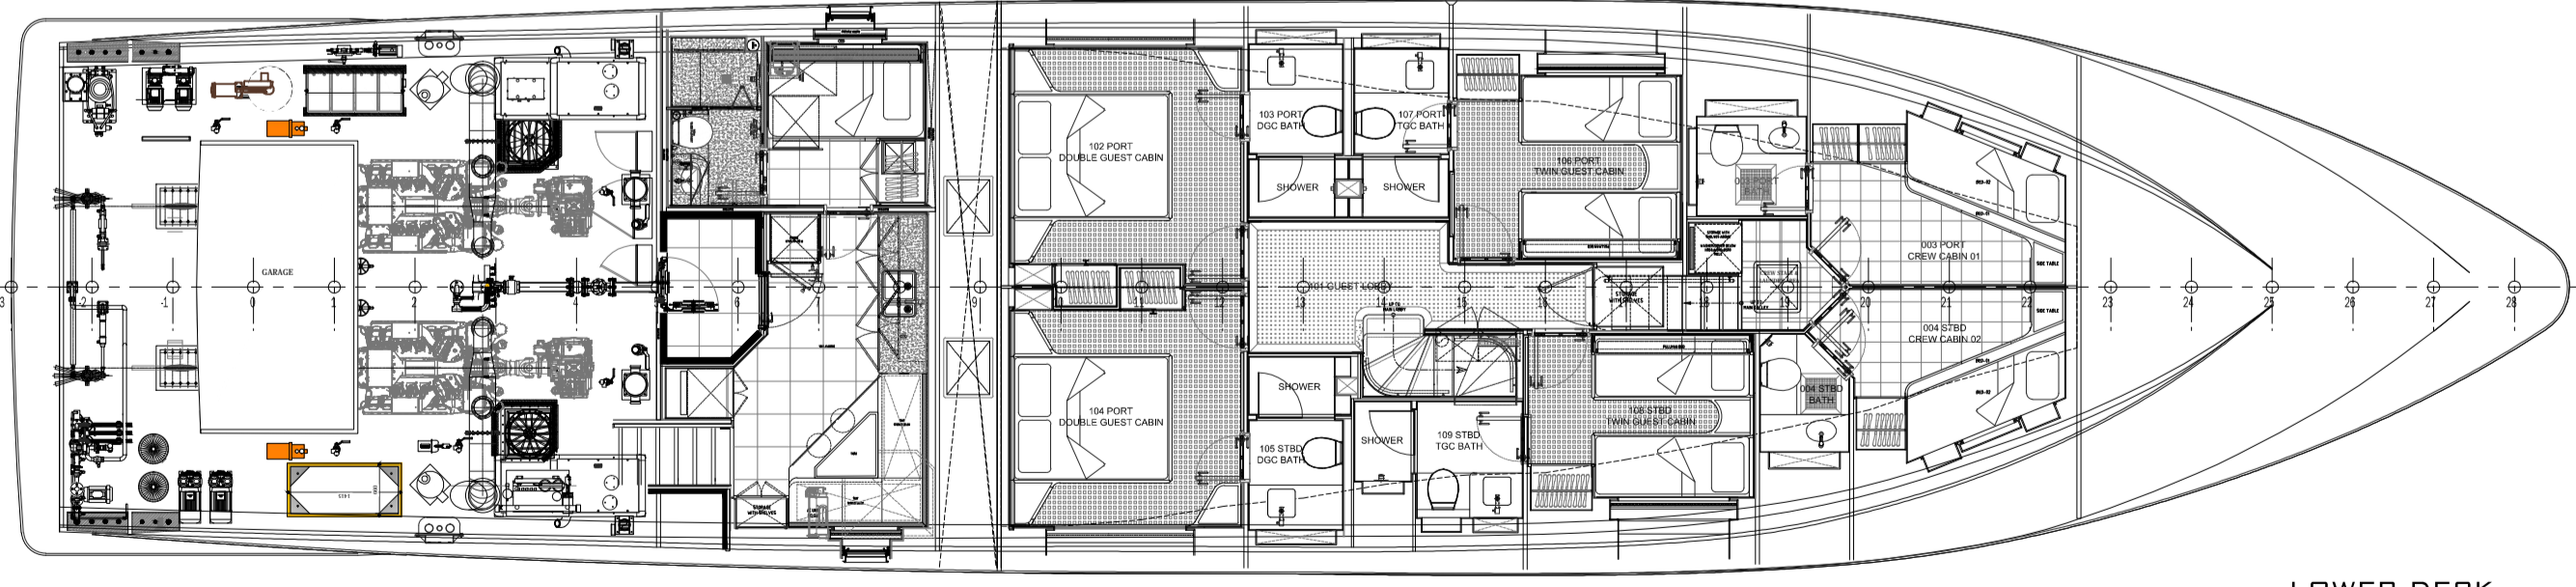

MAJESTY 100 #06  
GENERAL  
ARRANGEMENT

WHEELHOUSE

PROFILE

SUN DECK

MAIN DECK

LOWER DECK

					MAJESTY YACHTS			
01	REMOVED DINGHY FROM GARAGE	14/10/18	GC	GC	GC	GENERAL ARRANGEMENT		
02	FOR INFORMATION ONLY	06/12/18	GC	GC	GC	A1		
No.	DESCRIPTION	DATE	DRN	CHKD	APPRD	MAJESTY 100 #06	GCI-100-06-1000	1 of 1